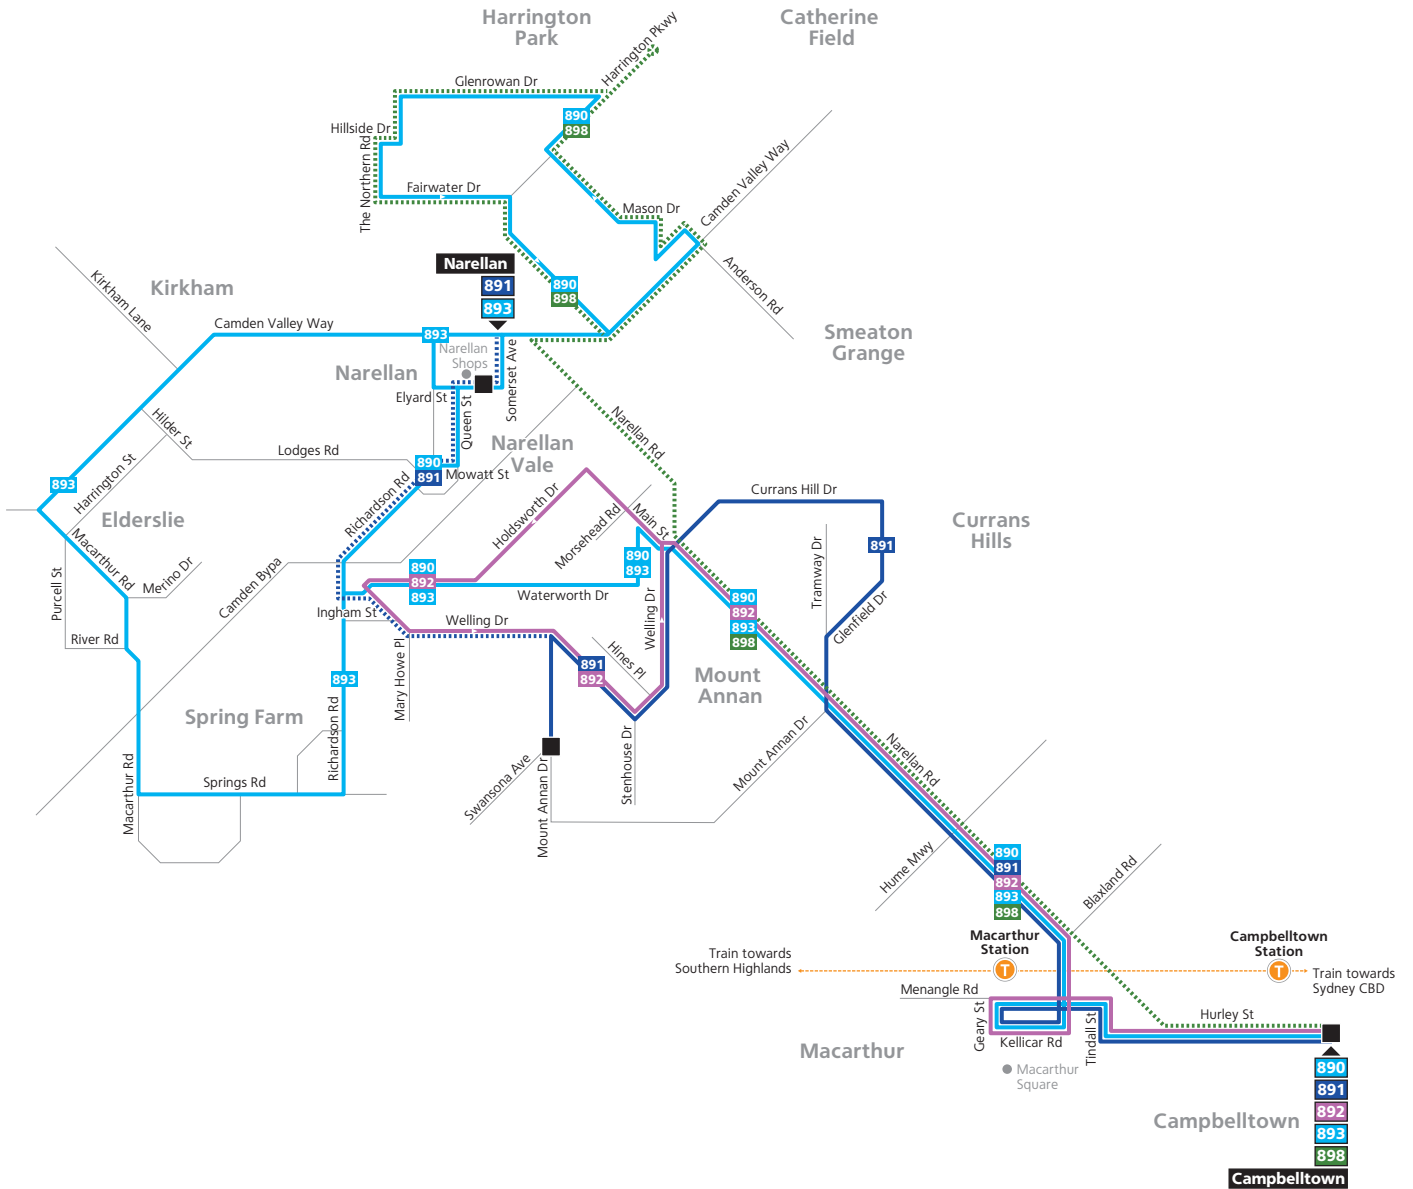

Saturday

	♿	♿	♿	♿	♿	♿	♿	♿	♿
Narellan Town Centre, Elyard St, Narellan	11:51	12:21	12:51	13:21	13:51	14:21	14:51	15:21	15:51
Macarthur Rd before Burrawong Cres, Elderslie	11:58	12:28	12:58	13:28	13:58	14:28	14:58	15:28	15:58
Springs Rd after Norfolk Bvd, Spring Farm	12:02	12:32	13:02	13:32	14:02	14:32	15:02	15:32	16:02
Waterworth Dr opp Elizabeth Park, Narellan Vale	12:07	12:37	13:07	13:37	14:07	14:37	15:07	15:37	16:07
Narellan Rd after Tramway Dr, Currans Hill	12:17	12:47	13:17	13:47	14:17	14:47	15:17	15:47	16:17
Macarthur Square, Kellicar Rd, Campbelltown	12:26	12:56	13:26	13:56	14:26	14:56	15:26	15:56	16:26
Campbelltown Station	12:34	13:04	13:34	14:04	14:34	15:04	15:34	16:04	16:34

893**Narellan to Campbelltown via
Elderslie & Spring Farm****B****Saturday**

	♿	♿	♿	♿	♿
Narellan Town Centre, Elyard St, Narellan	16:21	16:51	17:21	17:51	18:21
Macarthur Rd before Burrawong Cres, Elderslie	16:28	16:58	17:28	17:58	18:28
Springs Rd after Norfolk Bvd, Spring Farm	16:32	17:02	17:32	18:02	18:32
Waterworth Dr opp Elizabeth Park, Narellan Vale	16:37	17:07	17:37	18:07	18:36
Main St after Annanvale Cct, Mount Annan	-	-	-	-	B18:38
Narellan Rd after Tramway Dr, Currans Hill	16:47	17:17	17:47	18:17	-
Macarthur Square, Kellicar Rd, Campbelltown	16:56	17:26	17:56	18:26	-
Campbelltown Station	17:04	17:34	18:04	18:34	-

Routes 890, 891, 892, 893, 898

Legend

- Bus route
- 890 Bus route number
- Bus route start/finish
- T Train line/station

Diagrammatic Map
Not to Scale